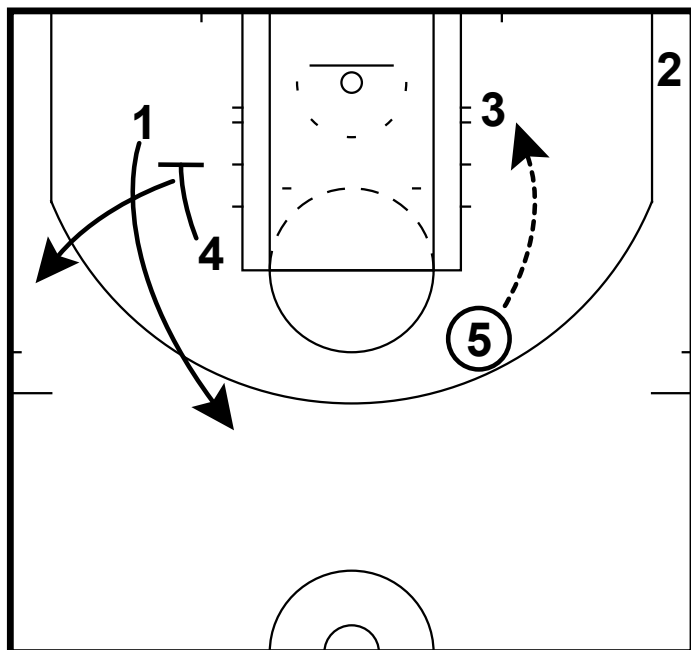

Coach Hemi

NBA: MIAMI HEAT WINSLOW POST UP

This is a recognizable horns option with a post option and an immediate back screen for the PG.

NBA: MIAMI HEAT WINSLOW POST UP

The Heat put Justice Winslow in the corner, he refuses the double screen and posts up on the ball side block.

NBA: MIAMI HEAT WINSLOW POST UP

Bosh still screens down for the PG, but Winslow does get the post entry on the strong side.

NBA: MIAMI HEAT WINSLOW POST UP

Winslow draws the double team in the post and recognizes the kick out. The extra pass is made and Bosh ends up with the open 3.