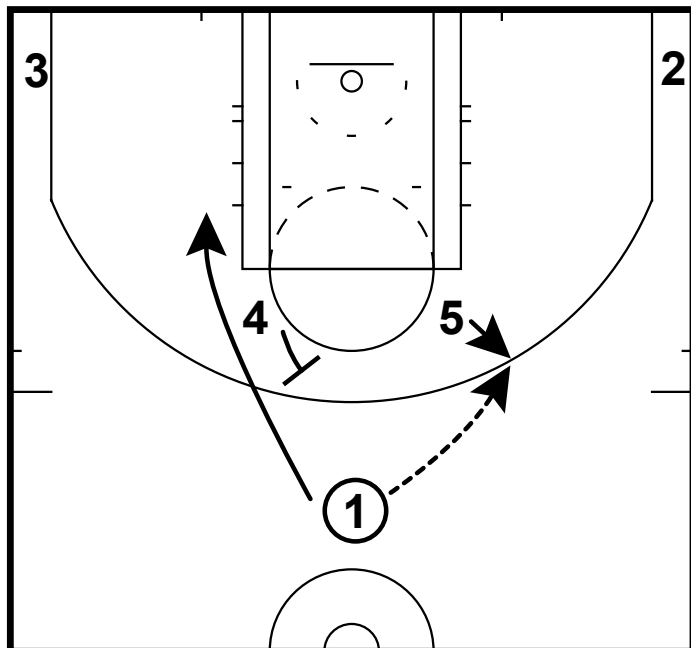

Coach Hemi

NBA: MIAMI HEAT WINSLOW POST UP

This is a recognizable horns option with a post option and an immediate back screen for the PG.

NBA: MIAMI HEAT WINSLOW POST UP

The Heat put Justice Winslow in the corner, he refuses the double screen and posts up on the ball side block.

NBA: MIAMI HEAT WINSLOW POST UP

Bosh still screens down for the PG, but Winslow does get the post entry on the strong side.

NBA: MIAMI HEAT WINSLOW POST UP

Winslow draws the double team in the post and recognizes the kick out. The extra pass is made and Bosh ends up with the open 3.