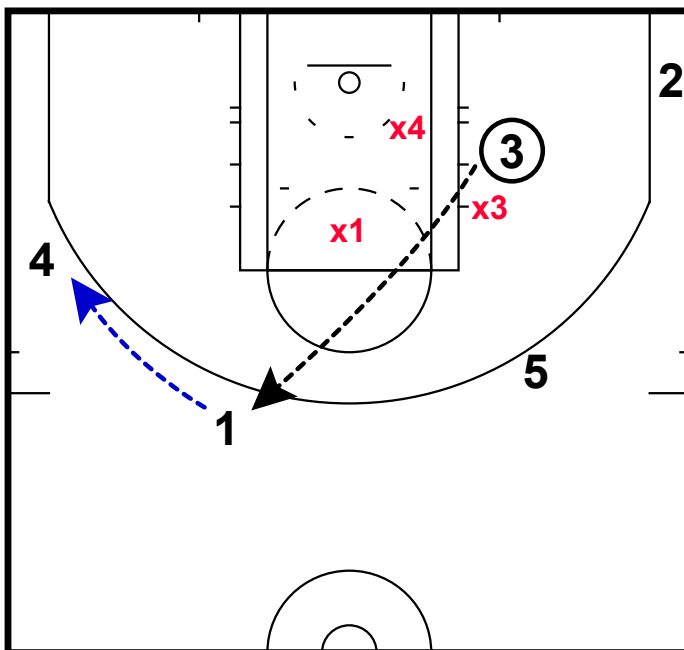

Coach Hemi

NBA: MIAMI HEAT WINSLOW POST UP

This is a recognizable horns option with a post option and an immediate back screen for the PG.

NBA: MIAMI HEAT WINSLOW POST UP

The Heat put Justice Winslow in the corner, he refuses the double screen and posts up on the ball side block.

NBA: MIAMI HEAT WINSLOW POST UP

Bosh still screens down for the PG, but Winslow does get the post entry on the strong side.

NBA: MIAMI HEAT WINSLOW POST UP

Winslow draws the double team in the post and recognizes the kick out. The extra pass is made and Bosh ends up with the open 3.