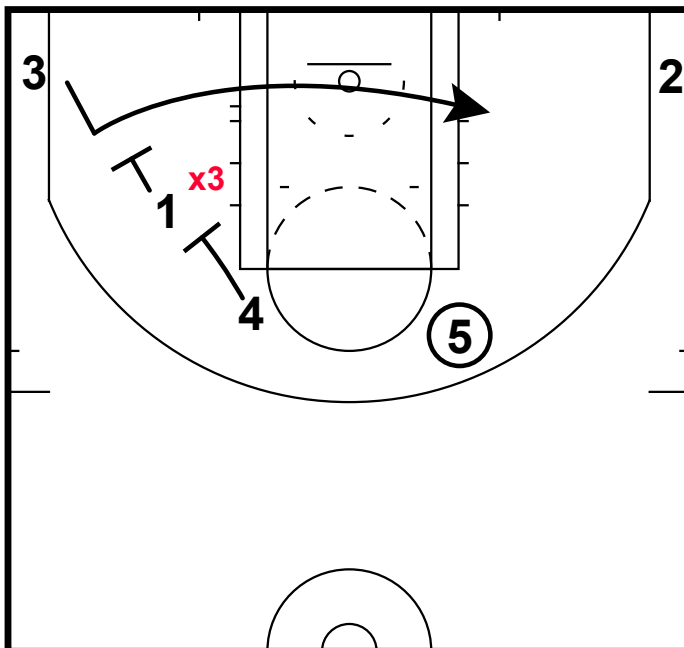

Coach Hemi

NBA: MIAMI HEAT WINSLOW POST UP

This is a recognizable horns option with a post option and an immediate back screen for the PG.

NBA: MIAMI HEAT WINSLOW POST UP

The Heat put Justice Winslow in the corner, he refuses the double screen and posts up on the ball side block.

NBA: MIAMI HEAT WINSLOW POST UP

Bosh still screens down for the PG, but Winslow does get the post entry on the strong side.

NBA: MIAMI HEAT WINSLOW POST UP

Winslow draws the double team in the post and recognizes the kick out. The extra pass is made and Bosh ends up with the open 3.