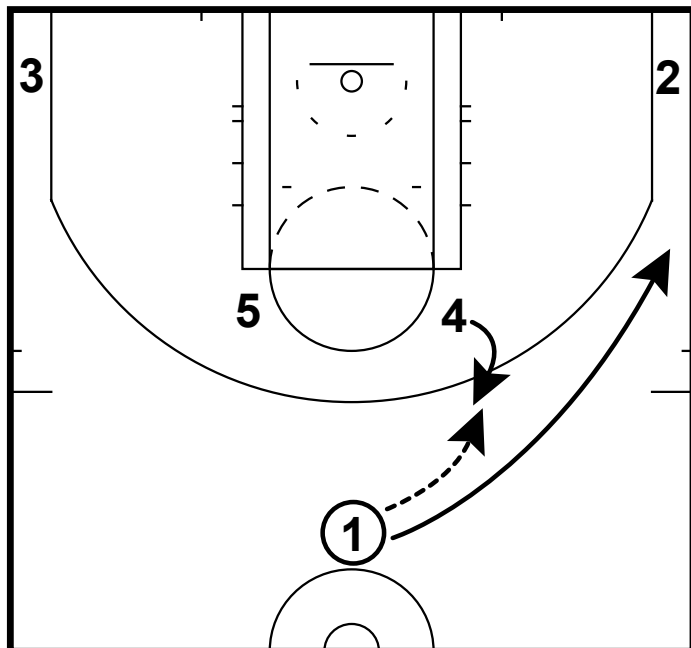

Coach Hemi

NBA: PHILLY 76ERS OKAFOR

Okafor is lined up as the 5 in this horns set.

NBA: PHILLY 76ERS OKAFOR

The ball is entered to the PF & Okafor immediately sets a down screen away. The PF dribble hand offs for the wing.

NBA: PHILLY 76ERS OKAFOR

With the wing driving the ball to the middle of the floor, the opposite wing runs off a double screen and receives a pass on the wing.

NBA: PHILLY 76ERS OKAFOR

This creates a nice post entry opportunity for Okafor who now has a chance in an iso situation to score.