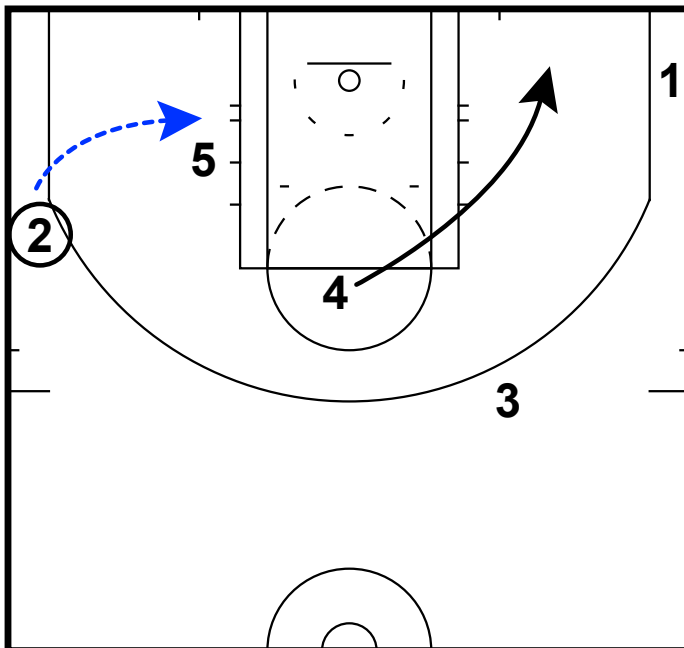

Coach Hemi

NBA: PHILLY 76ERS OKAFOR

Okafor is lined up as the 5 in this horns set.

NBA: PHILLY 76ERS OKAFOR

The ball is entered to the PF & Okafor immediately sets a down screen away. The PF dribble hand offs for the wing.

NBA: PHILLY 76ERS OKAFOR

With the wing driving the ball to the middle of the floor, the opposite wing runs off a double screen and receives a pass on the wing.

NBA: PHILLY 76ERS OKAFOR

This creates a nice post entry opportunity for Okafor who now has a chance in an iso situation to score.