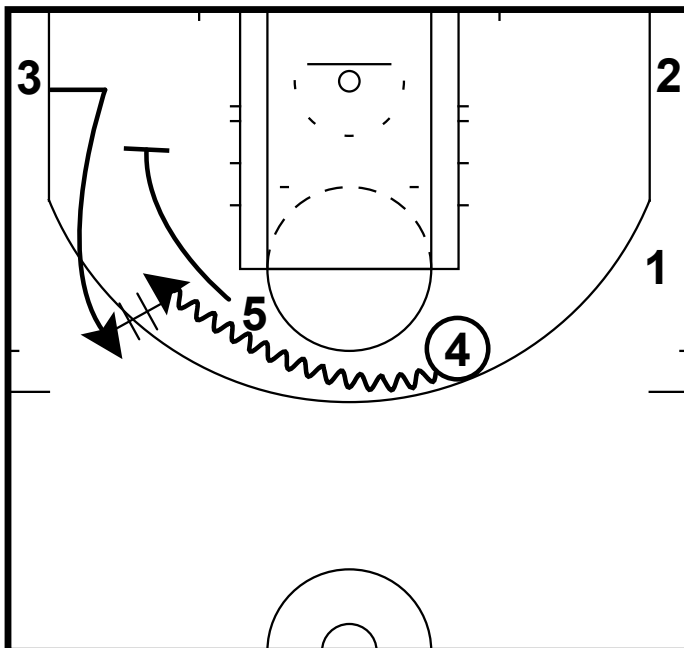

Coach Hemi

NBA: PHILLY 76ERS OKAFOR

Okafor is lined up as the 5 in this horns set.

NBA: PHILLY 76ERS OKAFOR

The ball is entered to the PF & Okafor immediately sets a down screen away. The PF dribble hand offs for the wing.

NBA: PHILLY 76ERS OKAFOR

With the wing driving the ball to the middle of the floor, the opposite wing runs off a double screen and receives a pass on the wing.

NBA: PHILLY 76ERS OKAFOR

This creates a nice post entry opportunity for Okafor who now has a chance in an iso situation to score.