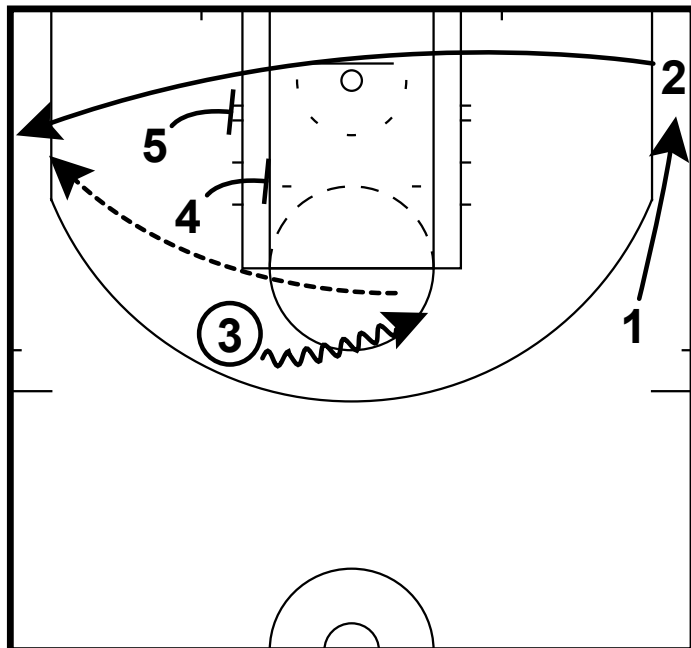

Coach Hemi

NBA: PHILLY 76ERS OKAFOR

Okafor is lined up as the 5 in this horns set.

NBA: PHILLY 76ERS OKAFOR

The ball is entered to the PF & Okafor immediately sets a down screen away. The PF dribble hand offs for the wing.

NBA: PHILLY 76ERS OKAFOR

With the wing driving the ball to the middle of the floor, the opposite wing runs off a double screen and receives a pass on the wing.

NBA: PHILLY 76ERS OKAFOR

This creates a nice post entry opportunity for Okafor who now has a chance in an iso situation to score.