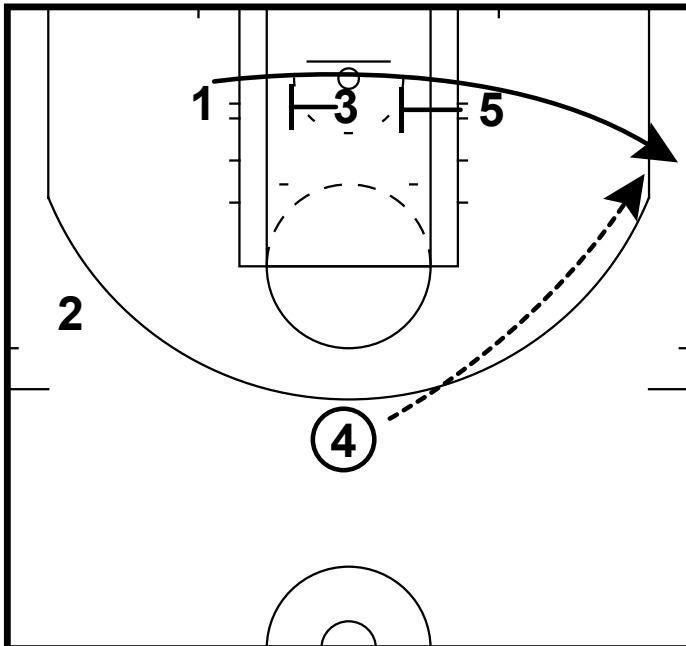

# Coach Hemi

NBA: GRIZZLIES PG DOUBLE

The Grizzlies have one of the better PG's in the league with Mike Conley. Here is a look they ran this weekend vs. the Heat.

NBA: GRIZZLIES PG DOUBLE

Conley ends up on the opposite block and the wing makes a wing cut. The 4-man has the ball centered in the middle of the court.

NBA: GRIZZLIES PG DOUBLE

Conley now comes off of a double screen along the baseline. Marc Gasol sets the last screen.

NBA: GRIZZLIES PG DOUBLE

With Conley having the ball on the wing, this sets up a possible 2-man game with him & Gasol on the block. What Conley did in this game was penetrate to the elbow and kick out to Jeff Green for a 3pt.