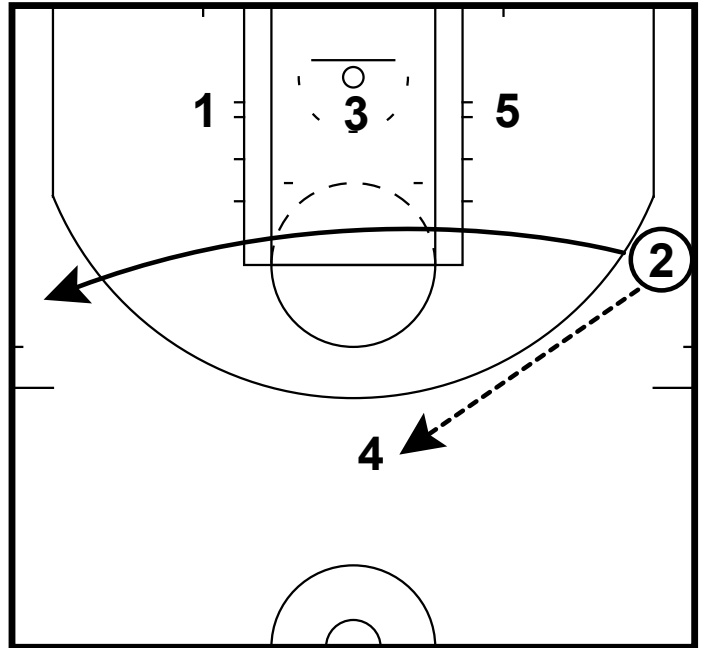

# Coach Hemi

NBA: GRIZZLIES PG DOUBLE

The Grizzlies have one of the better PG's in the league with Mike Conley. Here is a look they ran this weekend vs. the Heat.

NBA: GRIZZLIES PG DOUBLE

Conley ends up on the opposite block and the wing makes a wing cut. The 4-man has the ball centered in the middle of the court.

NBA: GRIZZLIES PG DOUBLE

Conley now comes off of a double screen along the baseline. Marc Gasol sets the last screen.

NBA: GRIZZLIES PG DOUBLE

With Conley having the ball on the wing, this sets up a possible 2-man game with him & Gasol on the block. What Conley did in this game was penetrate to the elbow and kick out to Jeff Green for a 3pt.