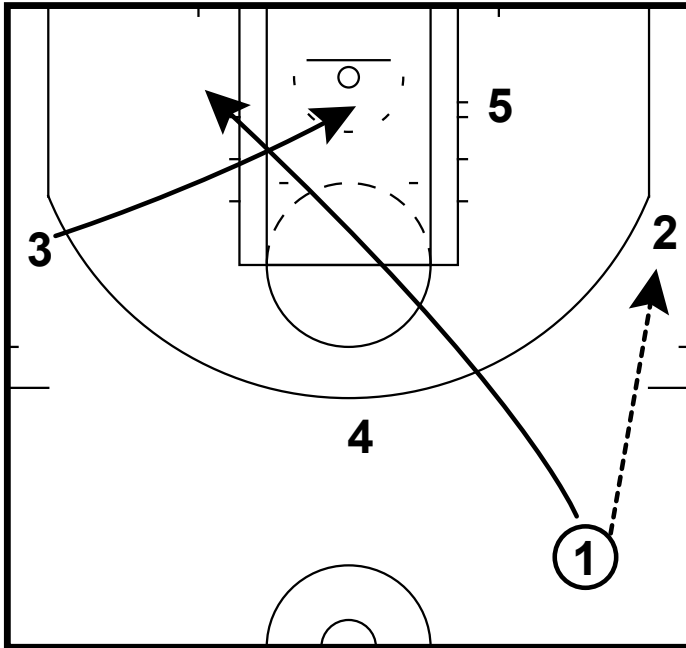

# Coach Hemi

NBA: GRIZZLIES PG DOUBLE

The Grizzlies have one of the better PG's in the league with Mike Conley. Here is a look they ran this weekend vs. the Heat.

NBA: GRIZZLIES PG DOUBLE

Conley ends up on the opposite block and the wing makes a wing cut. The 4-man has the ball centered in the middle of the court.

NBA: GRIZZLIES PG DOUBLE

Conley now comes off of a double screen along the baseline. Marc Gasol sets the last screen.

NBA: GRIZZLIES PG DOUBLE

With Conley having the ball on the wing, this sets up a possible 2-man game with him & Gasol on the block. What Conley did in this game was penetrate to the elbow and kick out to Jeff Green for a 3pt.