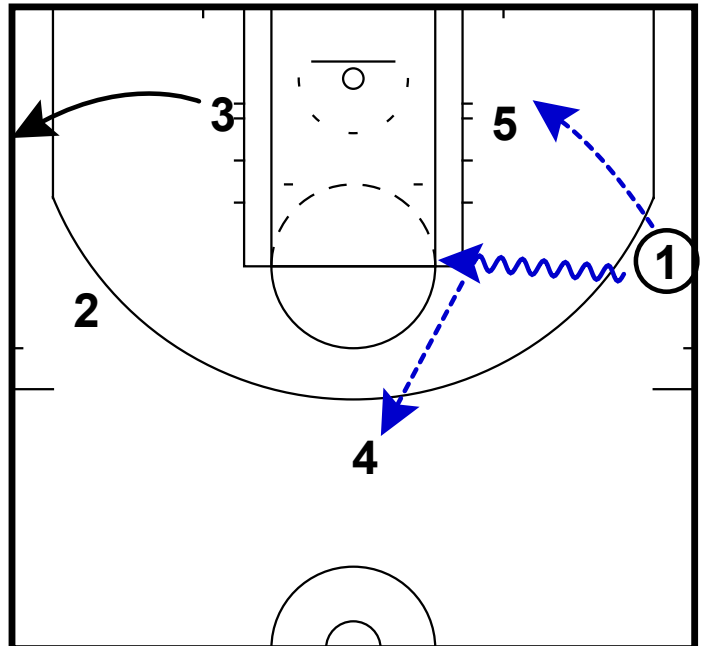

# Coach Hemi

NBA: GRIZZLIES PG DOUBLE

The Grizzlies have one of the better PG's in the league with Mike Conley. Here is a look they ran this weekend vs. the Heat.

NBA: GRIZZLIES PG DOUBLE

Conley ends up on the opposite block and the wing makes a wing cut. The 4-man has the ball centered in the middle of the court.

NBA: GRIZZLIES PG DOUBLE

Conley now comes off of a double screen along the baseline. Marc Gasol sets the last screen.

NBA: GRIZZLIES PG DOUBLE

With Conley having the ball on the wing, this sets up a possible 2-man game with him & Gasol on the block. What Conley did in this game was penetrate to the elbow and kick out to Jeff Green for a 3pt.