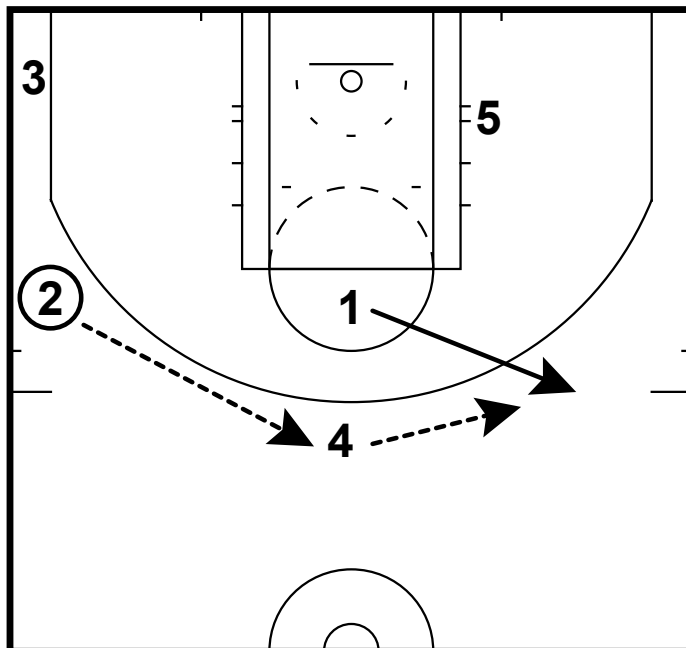

# Coach Hemi

NBA: CLIPPER HAMMER

Chris Paul advanced the ball, but notice that DeAndre Jordan is lined up opposite of the ball. After Paul pitches ahead, he immediately screens for the 4 man at the high post.

NBA: CLIPPER HAMMER

Here the ball is reversed back to Paul on the opposite side.

NBA: CLIPPER HAMMER

Now Jordan steps up and sets a ball screen allowing Paul to get down hill to drive. This is where Paul is best where he has multiple options. On the weakside, Jamal Crawford sets a flare screen for Reddick to get open for the baseline drift pass.