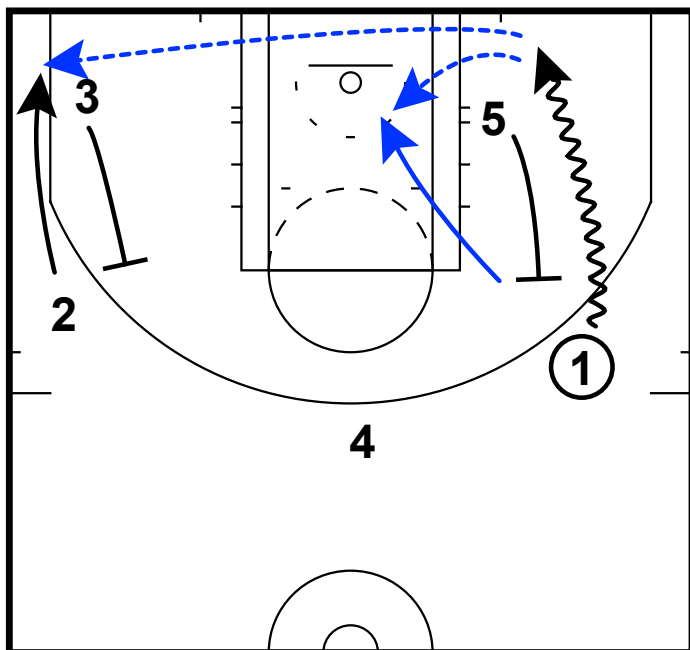

# Coach Hemi

NBA: CLIPPER HAMMER

Chris Paul advanced the ball, but notice that DeAndre Jordan is lined up opposite of the ball. After Paul pitches ahead, he immediately screens for the 4 man at the high post.

NBA: CLIPPER HAMMER

Here the ball is reversed back to Paul on the opposite side.

NBA: CLIPPER HAMMER

Now Jordan steps up and sets a ball screen allowing Paul to get down hill to drive. This is where Paul is best where he has multiple options. On the weakside, Jamal Crawford sets a flare screen for Reddick to get open for the baseline drift pass.