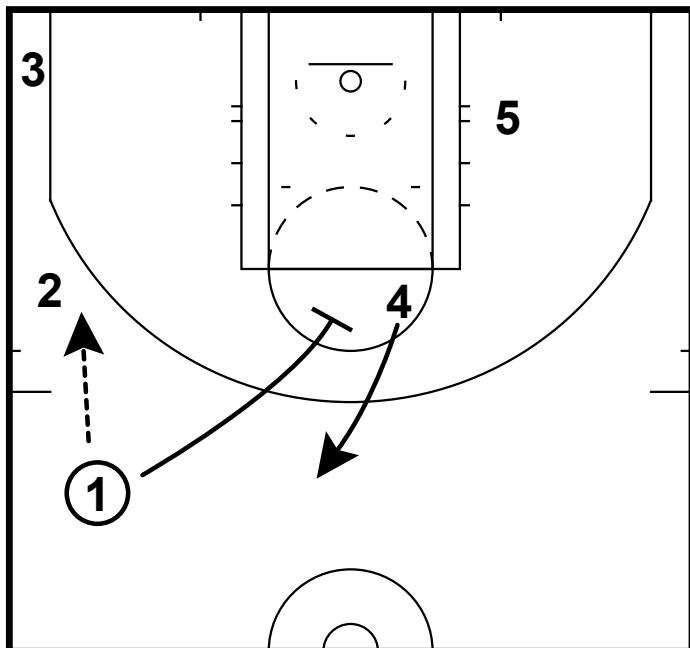

# Coach Hemi

NBA: CLIPPER HAMMER

Chris Paul advanced the ball, but notice that DeAndre Jordan is lined up opposite of the ball. After Paul pitches ahead, he immediately screens for the 4 man at the high post.

NBA: CLIPPER HAMMER

Here the ball is reversed back to Paul on the opposite side.

NBA: CLIPPER HAMMER

Now Jordan steps up and sets a ball screen allowing Paul to get down hill to drive. This is where Paul is best where he has multiple options. On the weakside, Jamal Crawford sets a flare screen for Reddick to get open for the baseline drift pass.